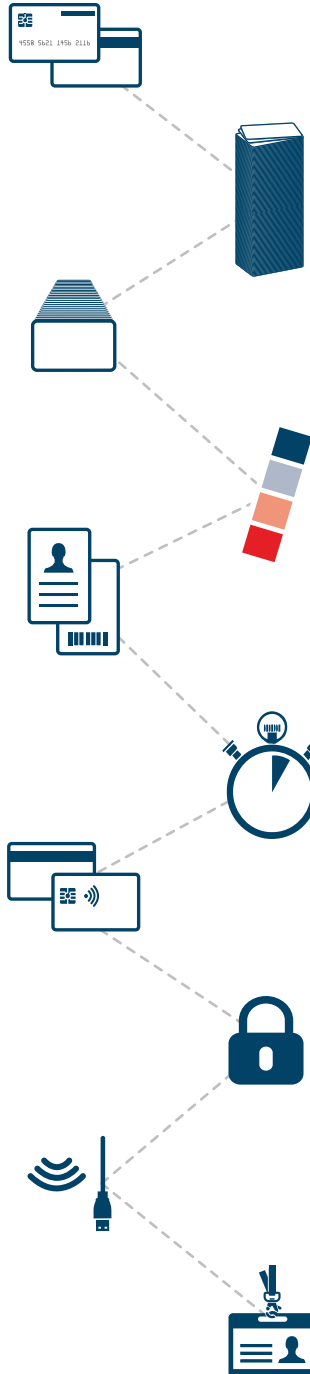

How to choose your card printer

10 key points to bear in mind

1

What type of badges or cards do you need and what for?

Clearly define your card use and technical requirements: material, magnetic stripe and chip, thickness, etc.

3

How will you issue your cards?

Define if you need to print your cards one at a time, in batches or at a self-service terminal.

5

Single or double-sided printing?

The choice of single or double-sided depends largely on the amount of information you want to include on the badge.

7

Do you need to encode data on your cards?

Encoding (RFID, chip, magnetic stripe) may also be necessary if you need your card to support data other than the visual information displayed on it.

9

Which connectivity for your printer?

You may need one or more options to ensure the connectivity of your printer: USB port, Ethernet cable, Wi-Fi connection.

2

How many cards do you need to print and when?

Choose a printer with the capacity adapted to your card volume and the print speed to the waiting time you can afford for your card to be printed.